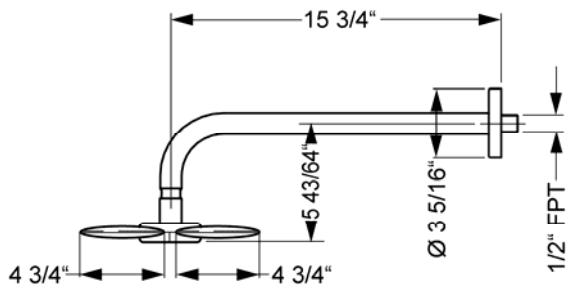

HANSACLEAR Shower Head

5196 0300 0017

Product Specification

Shower head
3 heads, transparent
Limescale protection technology
with shower arm

Flow Rate:
2.5 gpm@80psi

Finishes Offered:
Chrome