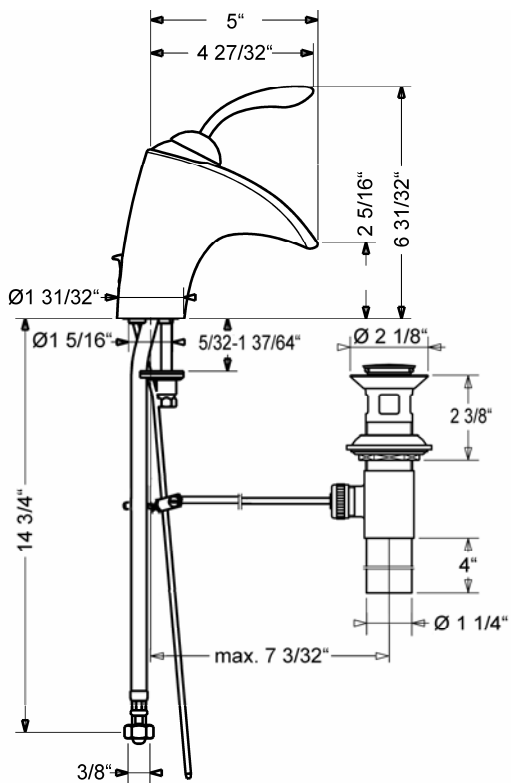

## HANSAMOTION Basin Mixer 5360 2201 0017

### Product Specification

Single-lever basin/bidet mixer  
Flexible supply hoses  
3/8" compression fittings

**Flow Rate:**  
2.2 gpm@60psi

**Finishes Offered:**  
Chrome